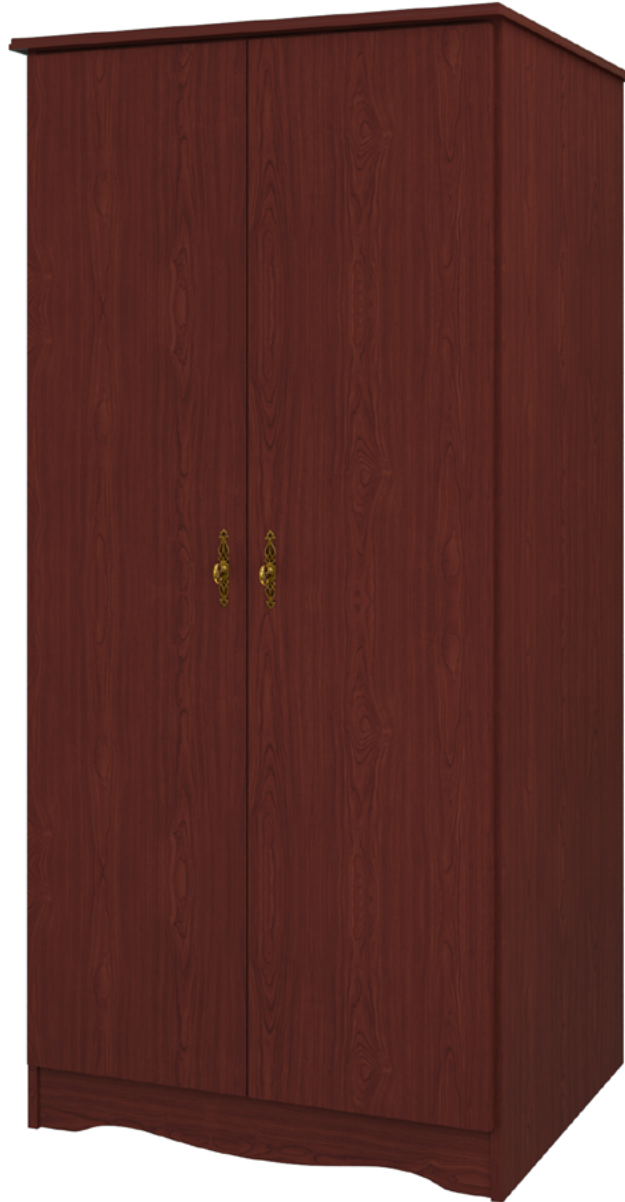

beaufort

Double Wardrobe
No Drawers, 2 Doors

kwalu.

Furnishing the Future™

beaufort

Double Wardrobe

No Drawers, 2 Doors

Kwalu's Beaufort Collection delivers a traditional casegood to senior living environments. The gently radiused corners, overlay door and drawer design and OG edging contribute to a sense of refinement and classic elegance your residents will appreciate.

Model: BEWR02
34.5W 23.75D 71H

Features

Durable Finish
Kwalu's proprietary finish doesn't have any of the drawbacks of wood. The finish is moisture impervious, easy to clean and maintenance-free.

Door Hinges
100° self-closing, kitchen-grade Blum® Euro Hinges provide a smooth motion.

Clothes Rod
Standard clothing rod may be attached at ADA height of 48" from the floor.

Hardware
Choose from dozens of hardware styles, including ADA compliant options.

Other Wardrobe Styles
Beaufort wardrobes include a number of Single and Double styles.